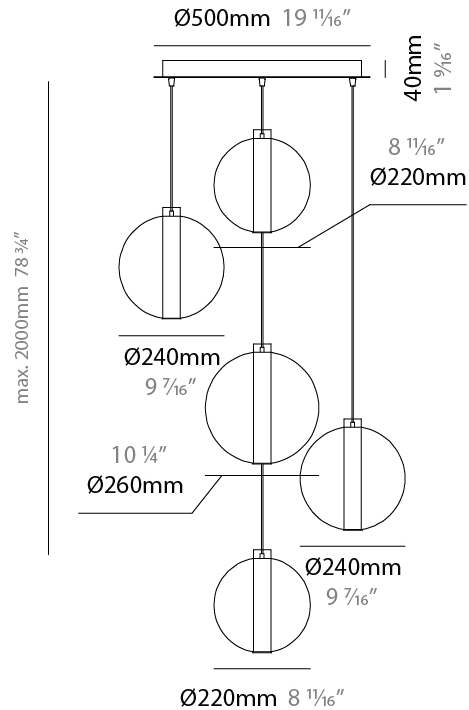

D141228-30K-BCR-TRA-TRA-TRA-SMK-SMK

base number _____ Color _____ Finish _____ Finish _____
Temperature Options Options

1. To build a product code in our configurator select the specify button on the base model # product page
2. To build a manual product code on this datasheet choose from the options listed below in blue font and add the suffix to the base model #

GENERAL

Series: Oscura Max
Subseries: Oscura Max - 5 Light Cluster
Brand: Cangini & Tucci
Division: Design
Mounting Type: Suspension
Mounting Location: Ceiling
Subcategory: Pendant

PHYSICAL

Shape: Round
Diameter (mm): 560
Diameter (in): 22 1/16"
Height (mm): 560
Height (in): 22 1/16"
Max. Overall Height (mm): 2560
Max. Overall Height (in): 100 13/16"
Light Distribution: Omnidirectional
Weight (kg): 8.555
Weight (lbs): 18.86
Accent Finish: PSS
Fixture Material: Glass / Metal
Cable Details: 2,000mm Transparent cable

ELECTRICAL

Lamp Type: LED (Zhaga Standard)
Input Wattage (W): 39
Total Output Wattage (W): 30
Dimming: Non-Dimmable
Driver Included: Yes
Driver Location: Integrated
Input Voltage (V): 120 - 277
Constant Current (MA): 500mA
Upon Request: Non-Dimming / Phase Dimming (120Vac only) / 0-10V Dimming

LED

Number of LEDs: 5
Color Temperature (°K): 3000
Max. Delivered Lumen (lm): 4330
CRI: >90 CRI

OPTICAL

RATINGS AND CERTIFICATIONS

Certified By: Certified for North American Standards
IP rating: IP20