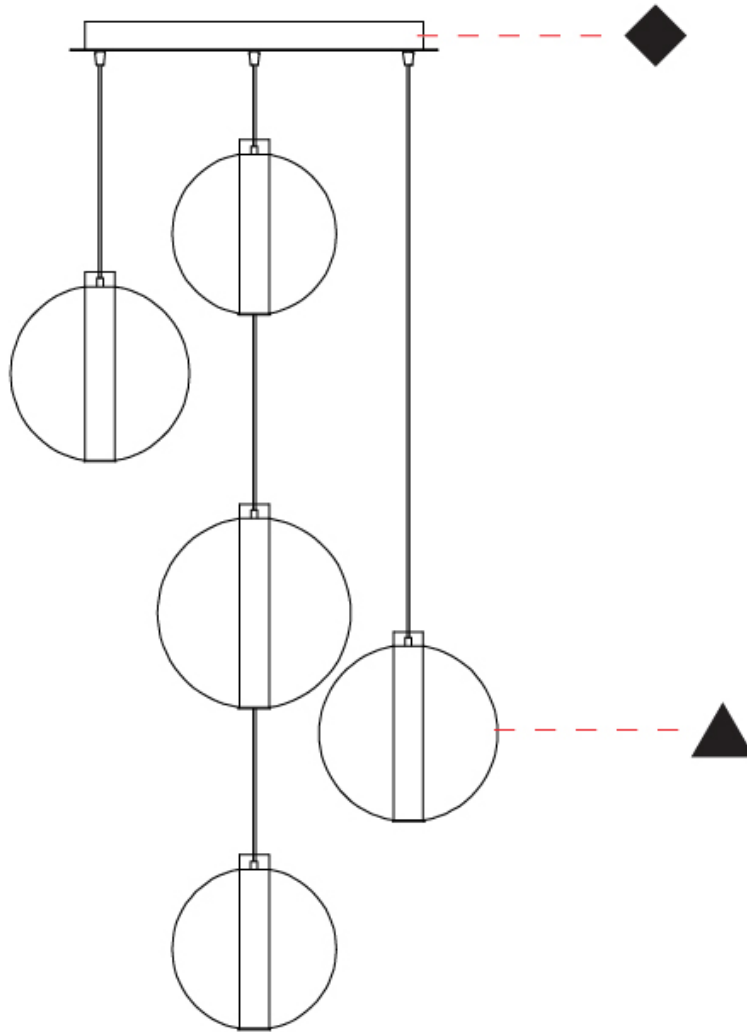

PROJECT	_____
TYPE	_____
SPECIFIER	_____
QUANTITY	_____
DATE	_____

OSCURA MAX - 5 LIGHT CLUSTER SUSPENSION

D141228-30K-CHR-TRA-TRA-SMK-SMK-SMK

D