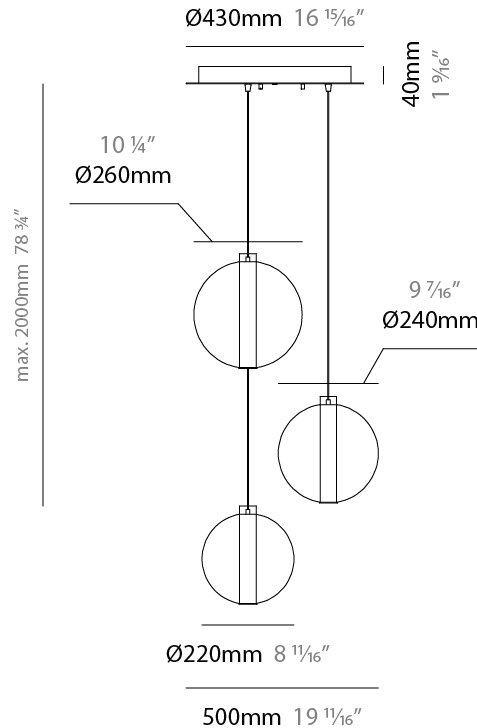

1. To build a product code in our configurator select the specify button on the base model # product page
2. To build a manual product code on this datasheet choose from the options listed below in blue font and add the suffix to the base model #

GENERAL

Series: Oscura Max
Subseries: Oscura Max - 3 Light Cluster
Brand: Cangini & Tucci
Division: Design
Mounting Type: Suspension
Mounting Location: Ceiling
Subcategory: Pendant

PHYSICAL

Shape: Round
Diameter (mm): 500
Diameter (in): 19 11/16
Height (mm): 500
Height (in): 19 11/16
Max. Overall Height (mm): 2500
Max. Overall Height (in): 98 7/16
Light Distribution: Omnidirectional
Weight (kg): 2.635
Weight (lbs): 5.81
Fixture Finish: AMB / BLK / BRZ / GLD / GRN / PNK / RGD / RUB / SKB / SMK / STE / TOB / TRA
Holder Finish: CHR / WHI / BLK / BCR
Accent Finish: PSS
Fixture Material: Glass / Metal
Cable Details: 2,000mm Transparent cable

ELECTRICAL

Lamp Type: LED (Zhaga Standard)
Input Wattage (W): 23.4
Total Output Wattage (W): 18
Dimming: Non-Dimmable
Driver Included: Yes
Driver Location: Integrated
Input Voltage (V): 120 - 277
Constant Current (MA): 500mA
Upon Request: Non-Dimming / Phase Dimming (120Vac only) / 0-10V Dimming

LED

Number of LEDs: 3
Color Temperature (°K): 2700 / 3000
Max. Delivered Lumen (lm): 2598
CRI: >90 CRI

OPTICAL

RATINGS AND CERTIFICATIONS

Certified By: Certified for North American Standards
IP rating: IP20